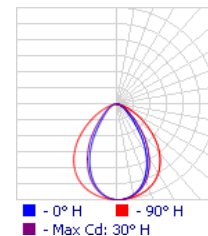

PRODUCT CODE

Example Cardinal cat. 120.100.345.7H6V.YK.BR.PC

Model	Voltage	Wattage (W)	CCT (°K)	Distribution	Mounting	Finish	Options
Cardinal	120	75 - 75W/11,250 lms	345 - CCT	7H6V	YK - Yoke	BR - Bronze	PC - NEMA
	120-277V	100 - 100W/15,000 lms	Selectable	NEMA 7x6	SL1 - 2.4" Slipfitter	BK - Black	Photocell
	347	120 - 120W/18,000 lms	3000/4000/5000	7H5V	SL2 - 3.0" Slipfitter		FS - Field
	277-347V	150 - 150W/22,500 lms	3 - 3000	NEMA 7x5	TR - Trunnion		Selectable
		200 - 200W/30,000 lms	4 - 4000				0 - None
		240 - 240W/36,000 lms	5 - 5000				

PHOTOMETRICS

7H5V

7H6V

CARDINAL

LED Flood Luminaire

DIMENSIONS

75-150W Head

Weight (May vary with accessories)
7.5lbs (3.4kg)