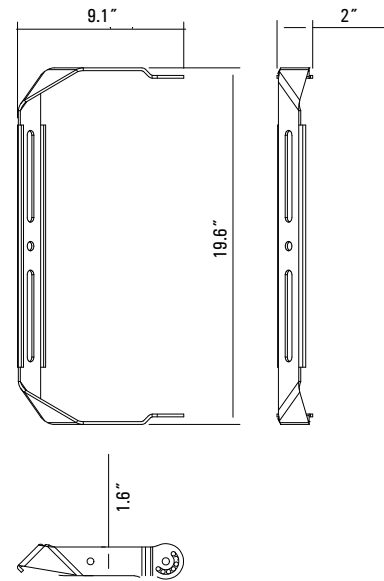

PHOTOMETRICS

7H5V

7H6V

CARDINAL

LED Flood Luminaire

DIMENSIONS

75-150W Head

Weight (May vary with accessories)
7.5lbs (3.4kg)

200-300W Head

17.4lbs (7.9kg)

3" Slipfitter

2.4" Slipfitter

Trunnion

Yoke 200-300W

Yoke 75-150W