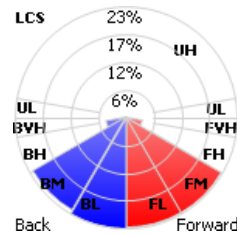

PRODUCT CODE

Example Cardinal cat. 120.100.345.7H6V.YK.BR.PC

Model	Voltage	Wattage (W)	CCT (°K)	Distribution	Mounting	Finish	Options
Cardinal	120	75 - 75W/11,250 lms	345 - CCT	7H6V	YK - Yoke	BR - Bronze	PC - NEMA
	120-277V	100 - 100W/15,000 lms	Selectable	NEMA 7x6	SL1 - 2.4" Slipfitter	BK - Black	Photocell
	347	120 - 120W/18,000 lms	3000/4000/5000	7H5V	SL2 - 3.0" Slipfitter		FS - Field
	277-347V	150 - 150W/22,500 lms	3 - 3000	NEMA 7x5	TR - Trunnion		Selectable
		200 - 200W/30,000 lms	4 - 4000				0 - None
		240 - 240W/36,000 lms	5 - 5000				

PHOTOMETRICS

7H5V

7H6V

CARDINAL

LED Flood Luminaire

DIMENSIONS

75-150W Head

Weight (May vary with accessories)
7.5lbs (3.4kg)