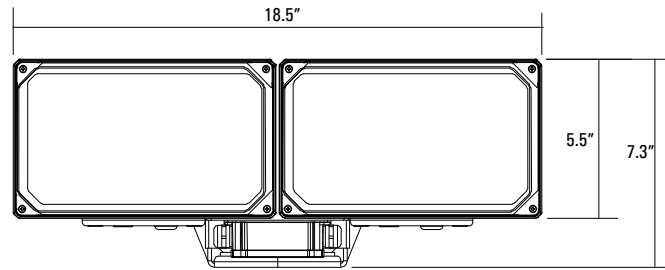

200-300W Head

17.4lbs (7.9kg)