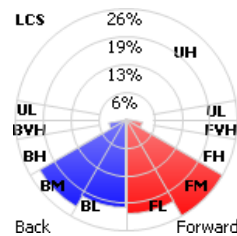

PRODUCT CODE

Example Cardinal cat. 120.100.345.7H6V.YK.BR.PC

Model	Voltage	Wattage (W)	CCT (°K)	Distribution	Mounting	Finish	Options
Cardinal	120	75 - 75W/11,250 lms	345 - CCT	7H6V	YK - Yoke	BR - Bronze	PC - NEMA
	120-277V	100 - 100W/15,000 lms	Selectable	NEMA 7x6	SL1 - 2.4" Slipfitter	BK - Black	Photocell
	347	120 - 120W/18,000 lms	3000/4000/5000	7H5V	SL2 - 3.0" Slipfitter		FS - Field
	277-347V	150 - 150W/22,500 lms	3 - 3000	NEMA 7x5	TR - Trunnion		Selectable
		200 - 200W/30,000 lms	4 - 4000				0 - None
		240 - 240W/36,000 lms	5 - 5000				

PHOTOMETRICS

7H5V

7H6V

CARDINAL

LED Flood Luminaire

DIMENSIONS

75-150W Head

Weight (May vary with accessories)
7.5lbs (3.4kg)