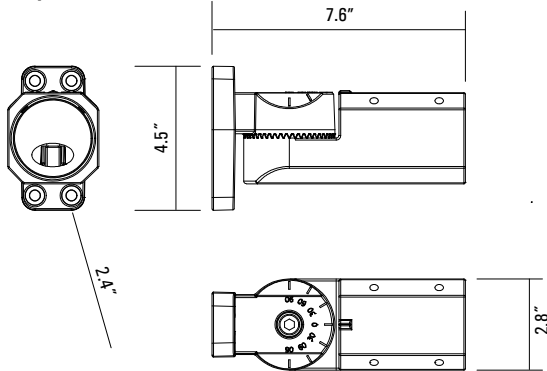

PHOTOMETRICS

7H5V

7H6V

CARDINAL

LED Flood Luminaire

DIMENSIONS

75-150W Head

Weight (May vary with accessories)
7.5lbs (3.4kg)

200-300W Head

17.4lbs (7.9kg)

3" Slipfitter

2.4" Slipfitter

Trunnion

Yoke 200-300W

Yoke 75-150W