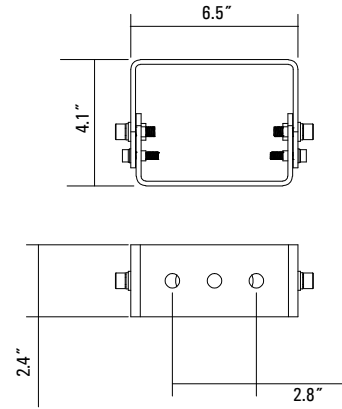

PHOTOMETRICS

7H5V

7H6V

CARDINAL

LED Flood Luminaire

DIMENSIONS

75-150W Head

Weight (May vary with accessories)
7.5lbs (3.4kg)

200-300W Head

17.4lbs (7.9kg)

3" Slipfitter

2.4" Slipfitter

Trunnion

Yoke 200-300W

Yoke 75-150W