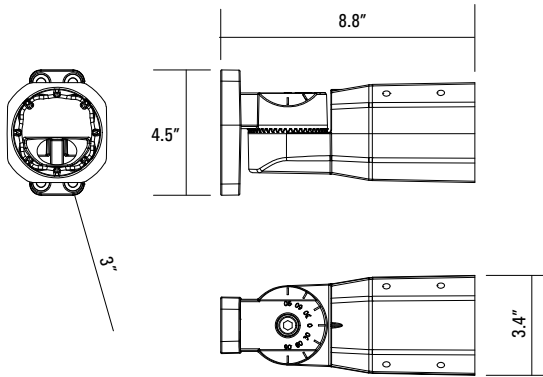

PHOTOMETRICS

7H5V

7H6V

CARDINAL

LED Flood Luminaire

DIMENSIONS

75-150W Head

Weight (May vary with accessories)
7.5lbs (3.4kg)

200-300W Head

17.4lbs (7.9kg)

3" Slipfitter

2.4" Slipfitter

Trunnion

Yoke 200-300W

Yoke 75-150W