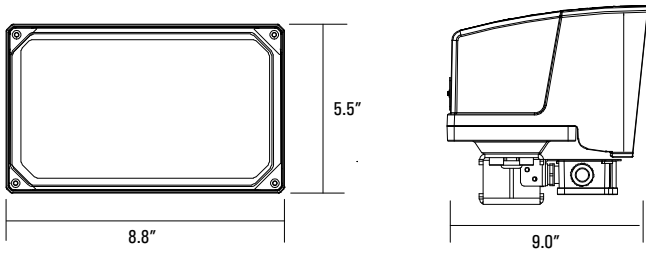

PHOTOMETRICS

7H5V

7H6V

CARDINAL

LED Flood Luminaire

DIMENSIONS

75-150W Head

Weight (May vary with accessories)
7.5lbs (3.4kg)