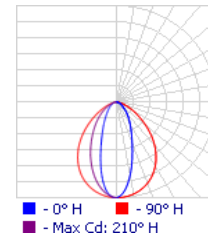

PRODUCT CODE

Example Cardinal cat. 120.100.345.7H6V.YK.BR.PC

Model	Voltage	Wattage (W)	CCT (°K)	Distribution	Mounting	Finish	Options
Cardinal	120	75 - 75W/11,250 lms	345 - CCT	7H6V	YK - Yoke	BR - Bronze	PC - NEMA
	120-277V	100 - 100W/15,000 lms	Selectable	NEMA 7x6	SL1 - 2.4" Slipfitter	BK - Black	Photocell
	347	120 - 120W/18,000 lms	3000/4000/5000	7H5V	SL2 - 3.0" Slipfitter		FS - Field
	277-347V	150 - 150W/22,500 lms	3 - 3000	NEMA 7x5	TR - Trunnion		Selectable
		200 - 200W/30,000 lms	4 - 4000				0 - None
		240 - 240W/36,000 lms	5 - 5000				

PHOTOMETRICS

7H5V

7H6V

CARDINAL

LED Flood Luminaire

DIMENSIONS

75-150W Head

Weight (May vary with accessories)
7.5lbs (3.4kg)